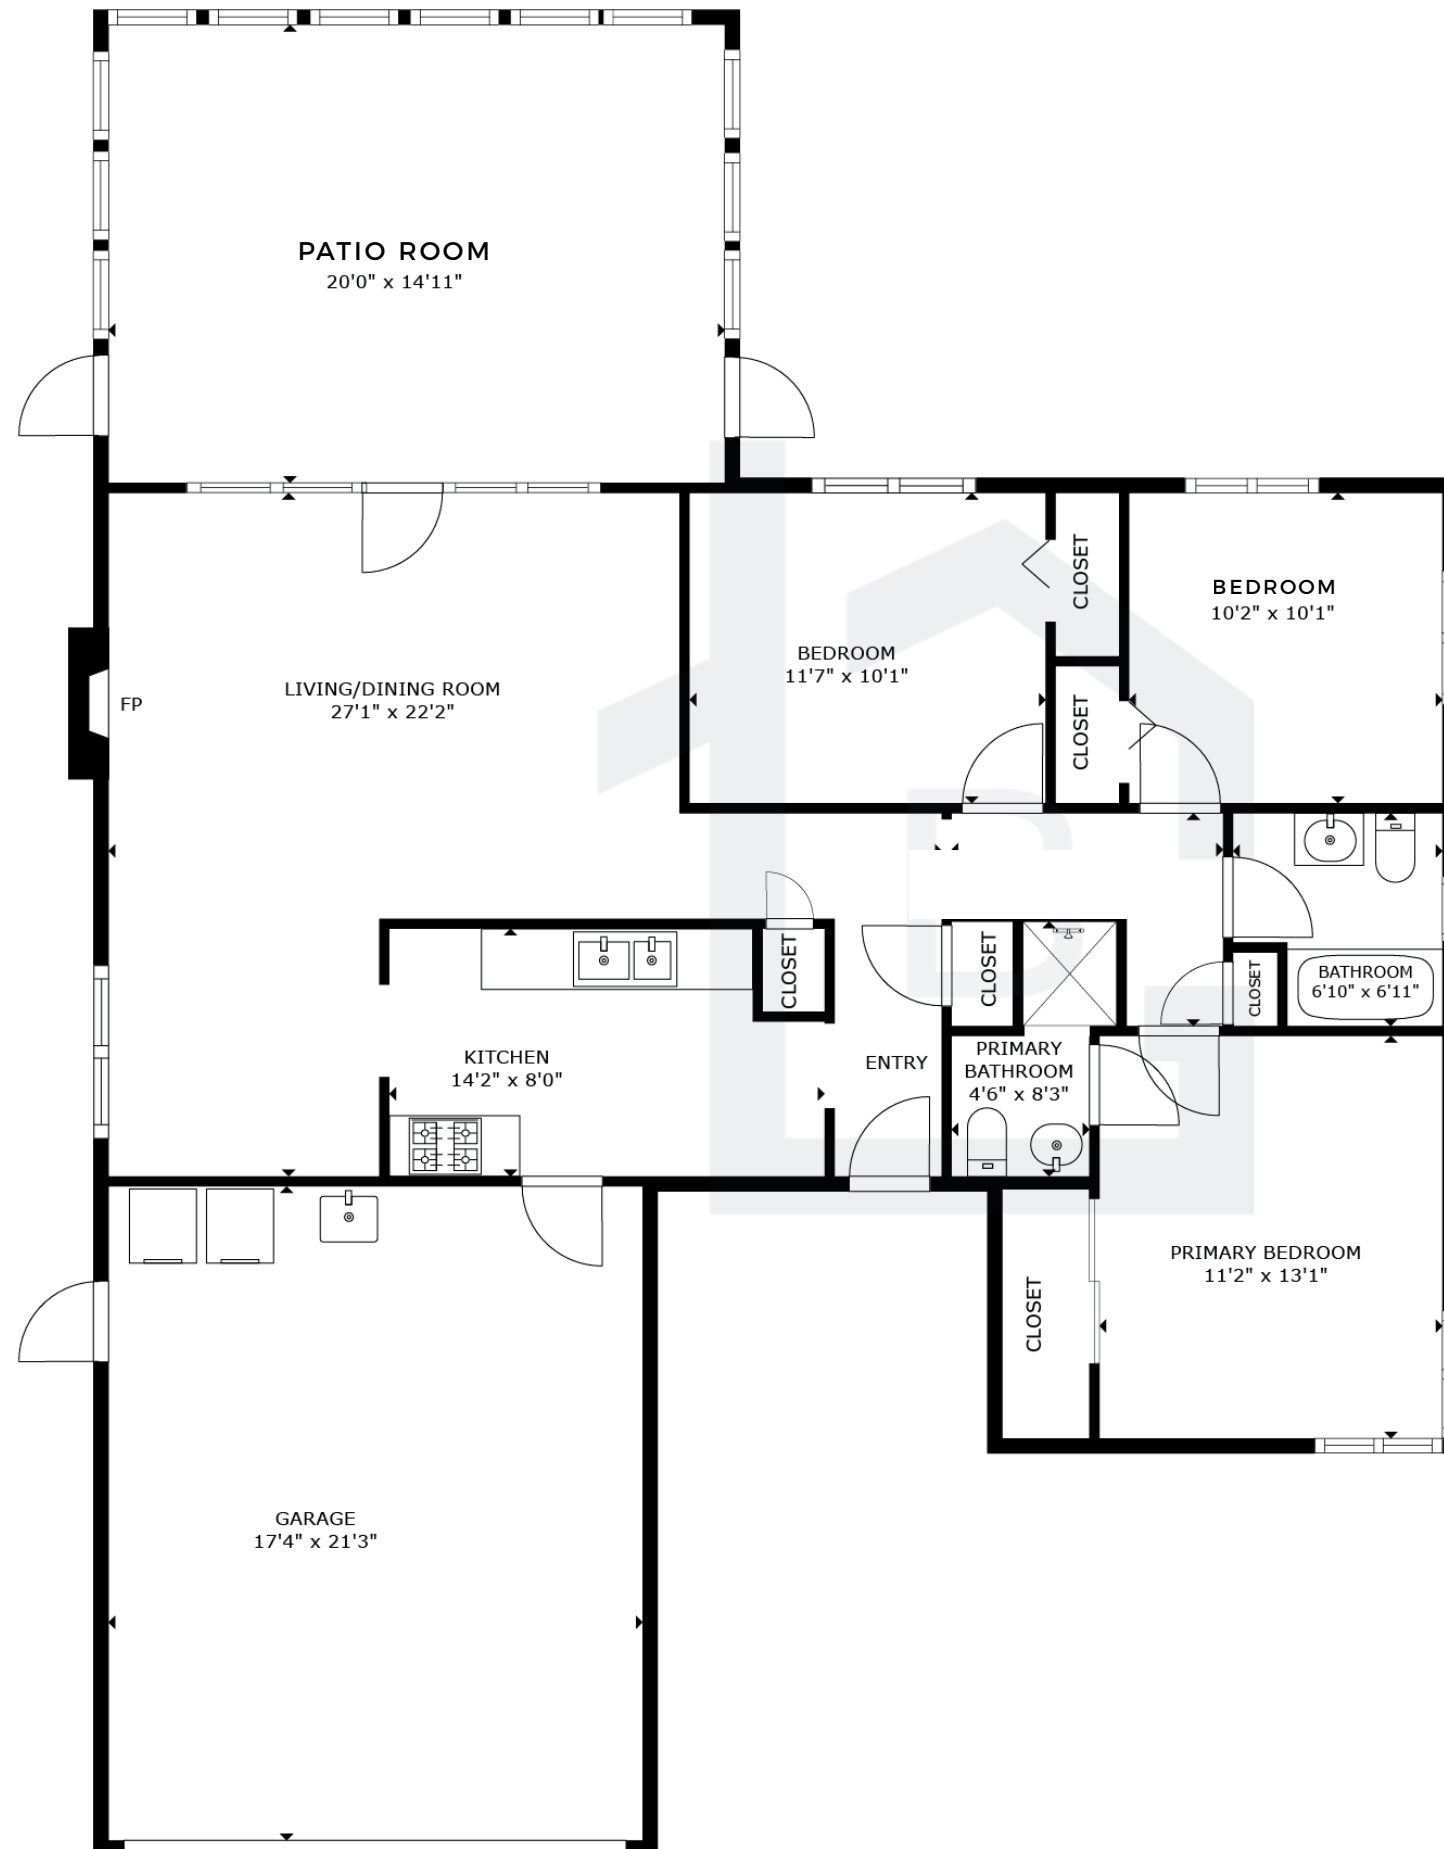

BRIGHT AND STYLISH SANTA CLARA HOME

1762 LAINE AVE

1,131 Sq. Ft.

5,500 Sq. Ft. Lot

3 Bedrooms

2 Baths

Attached 2-car garage