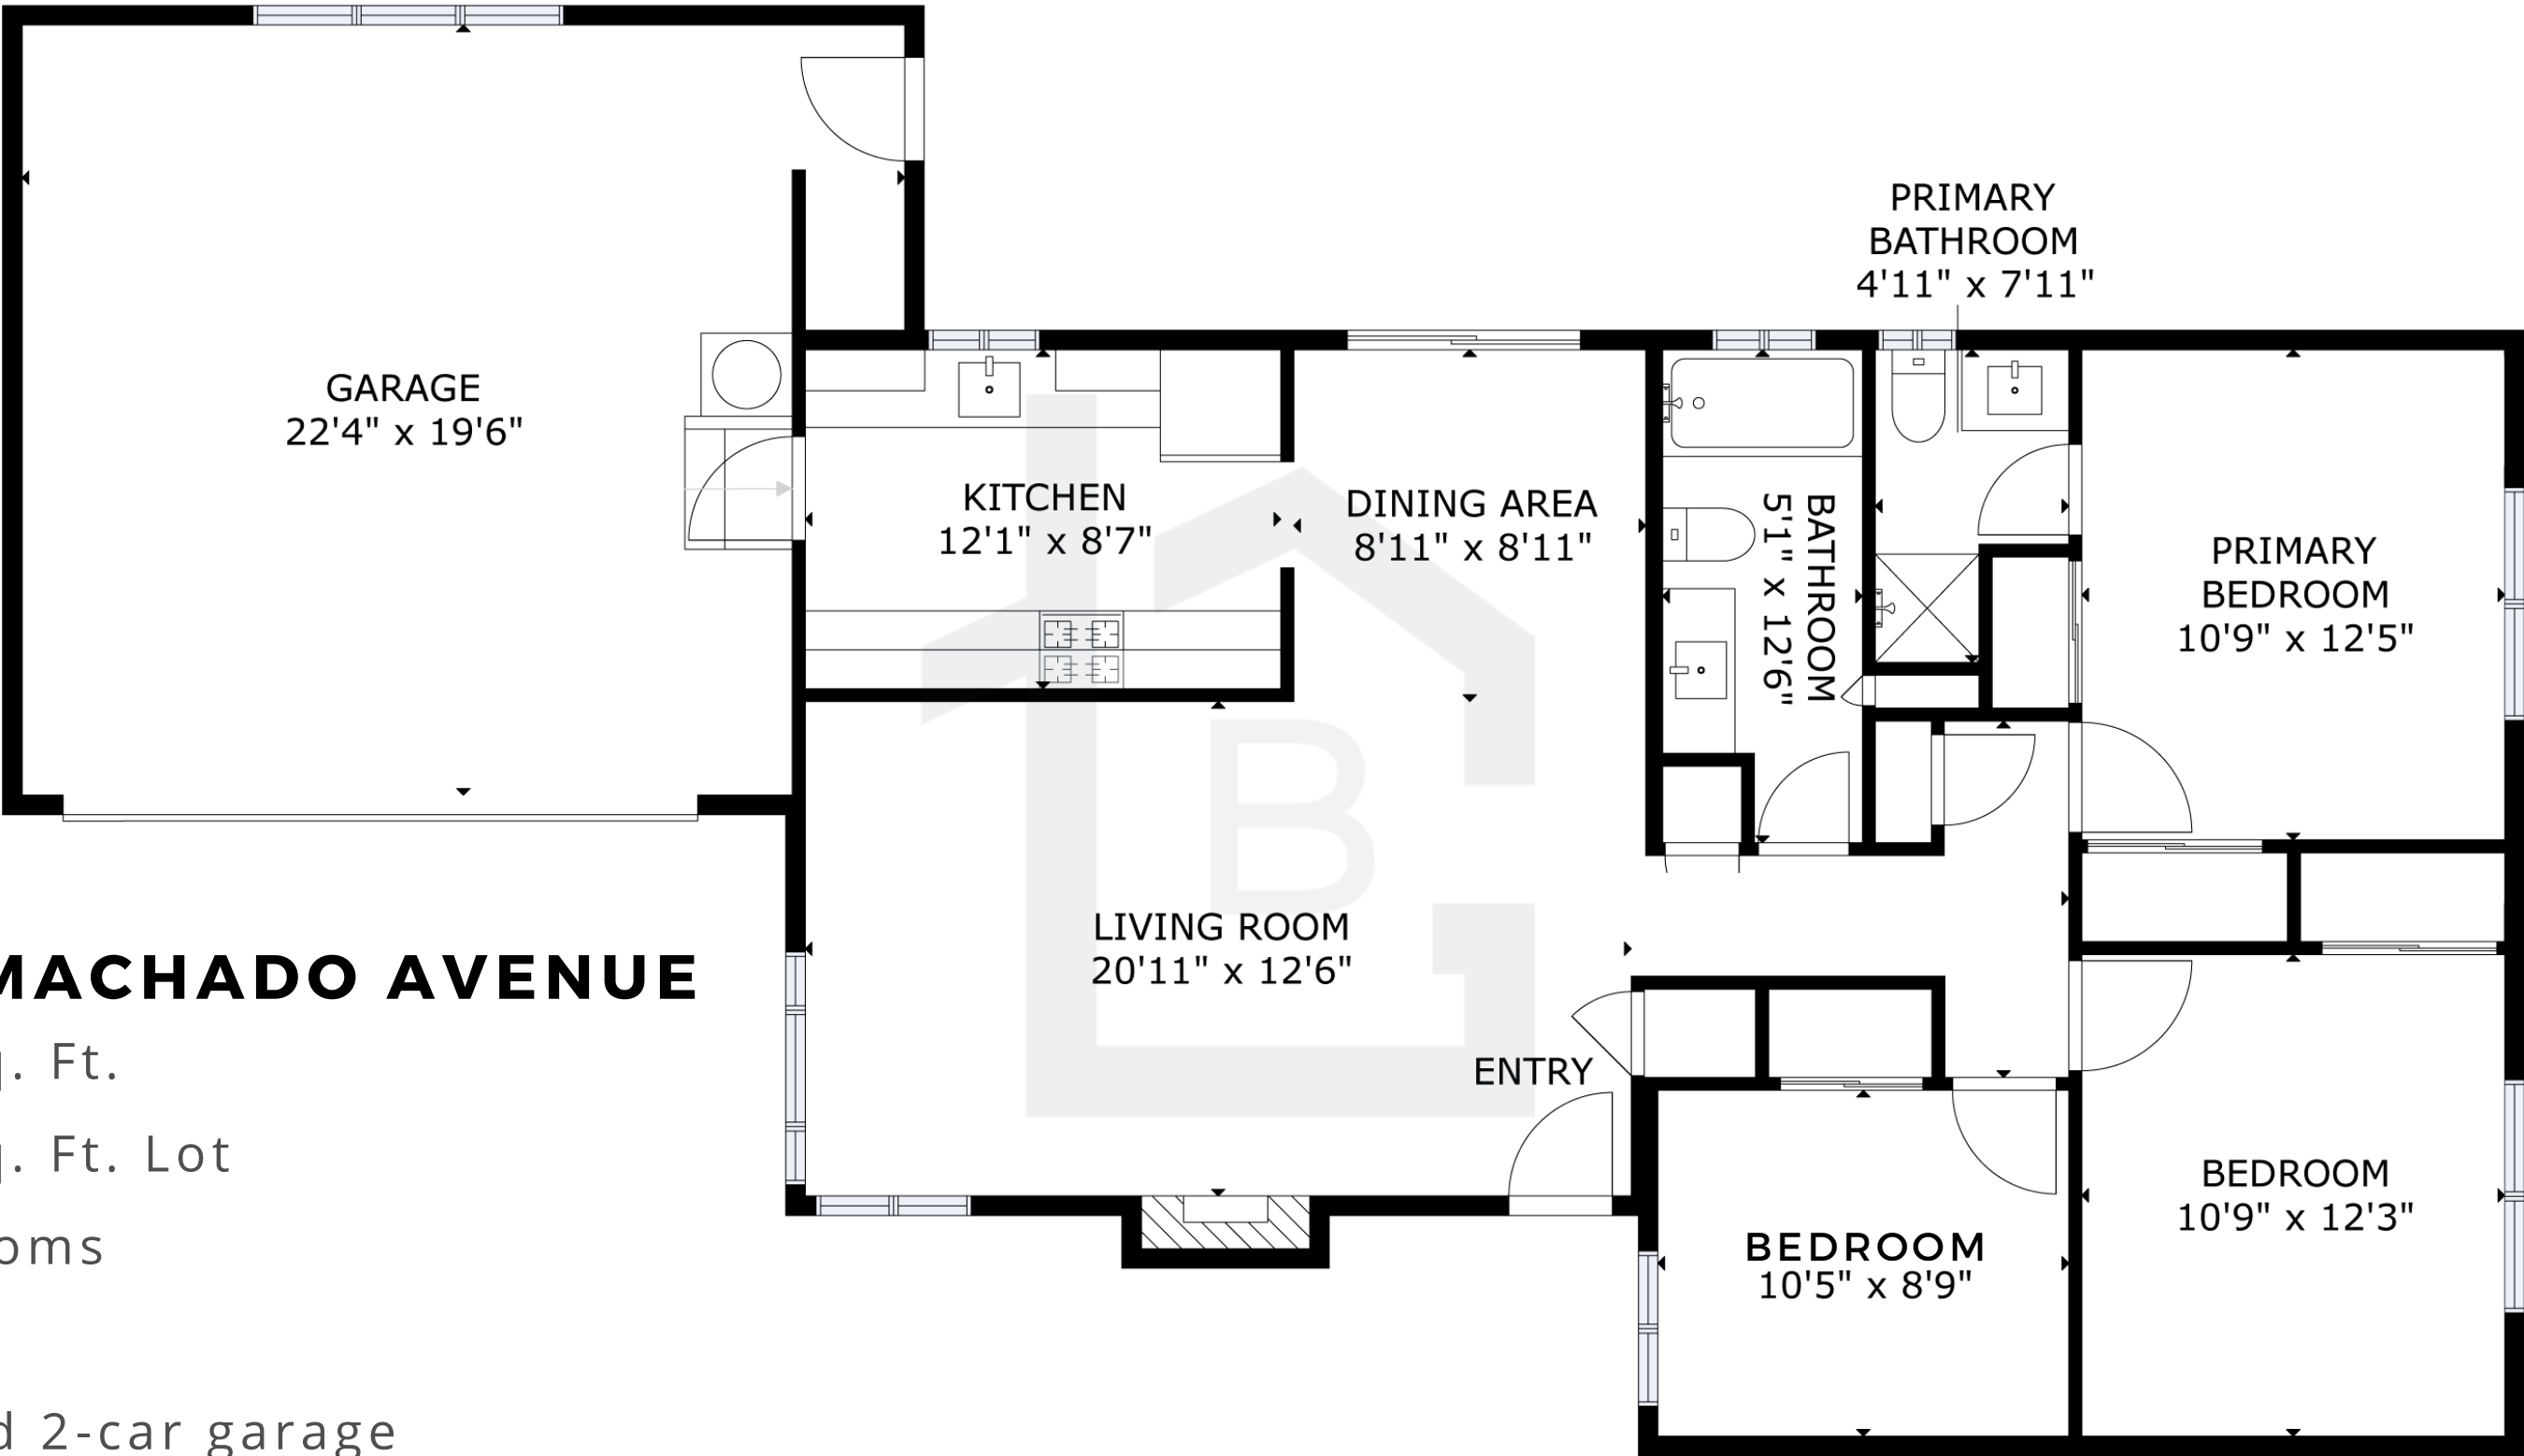

# BOWERS CREST

## 3205 MACHADO AVENUE

1,078 Sq. Ft.  
5,000 Sq. Ft. Lot  
3 Bedrooms  
2 Baths  
Attached 2-car garage